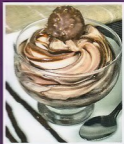

Bombay

pickles

Dessert Menu