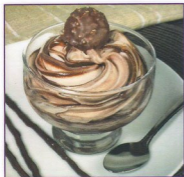

Ferrero Rocher

World famous rich Ferrero Rocher ice cream combined with thick chocolate sauce topped with Ferrero Rocher.

£3.75